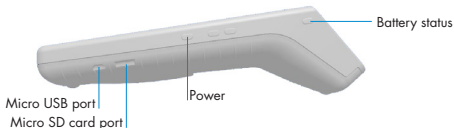

快速入门指南

General	
Manufacturer	Carlo Gavazzi UAB Industri Kaunas
Model number	SCTL55
Electrical ratings	
Power supply	5V/1A or PC USB port
Environmental	
Operational	To be used in indoor applications only
IP-rating	IP30
Accessories	
Micro USB power adapter (not included)	DC 5V/1A (current limited). Only suitably rated and approved USB charger should be used with the equipment as per the National Regulations for the country of use. Marked as LPS (according to IEC 60950-1) or PS2 (according to IEC 62368-1). Using any other may affect the safety of the equipment. Contact the manufacturer if in doubt
Extension cable	0.5m M12 to 4 hooks, included
Protective holster	Included
Lanyard	Included
Micro USB cable	Included
Quick start guide	Included
Approval and markings	
General reference	EN62368-1 Radio ETSI EN 300 328 v2.1.1
FCC	EMC CFR 47 Parts 15.107 & 15.109 Radio CFR 47 Part 15 Subpart C Contains FCC ID: 2AH8Q-HT17