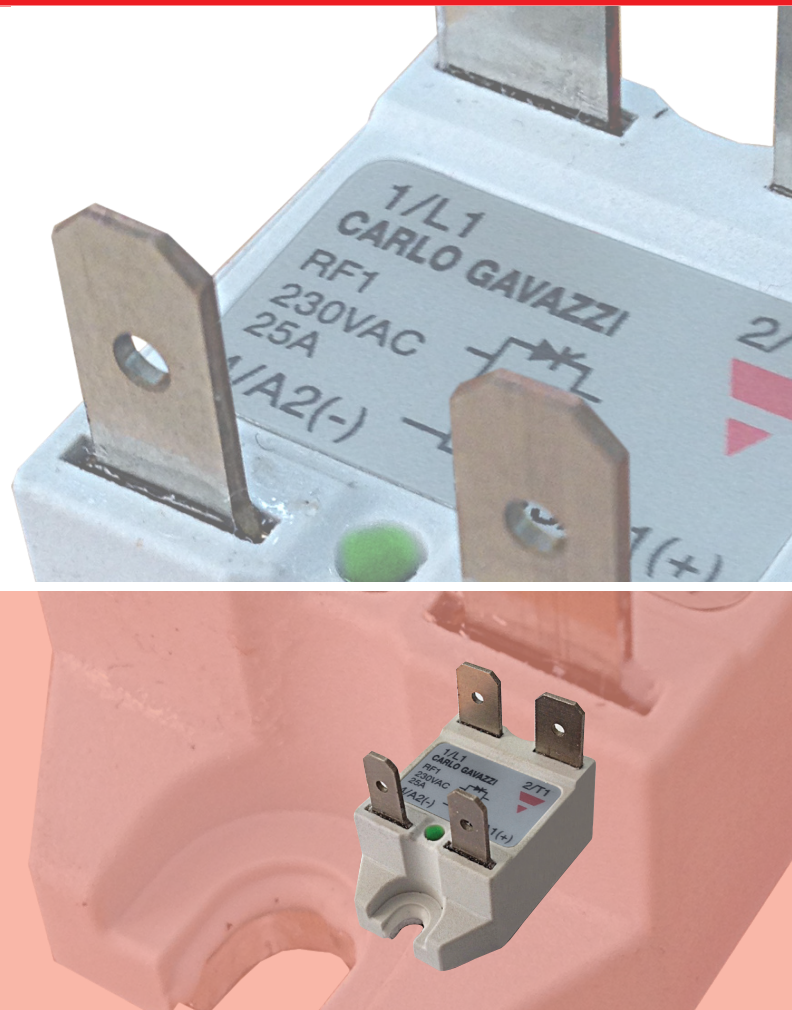

## RF1 mini puck solid state relays

## Mini puck solid state relay

The **RF1** mini puck solid state relay complements the extensive range of Carlo Gavazzi solid state switching solutions with the addition of a new compact platform that occupies only 30% the space normally required with standard hockey puck solid state relays.

Despite the compact dimensions, reliability is not compromised. Switching is done through back to back thyristors that are more robust compared to triacs. The use of wire bonding assembly technology adapted in the design of the **RF1** ensures less mechanical and thermal stresses on the output chips leading to a longer product lifetime. The **RF1** is the solution when space is a constraint and when trouble free frequent switching of resistive loads is required.