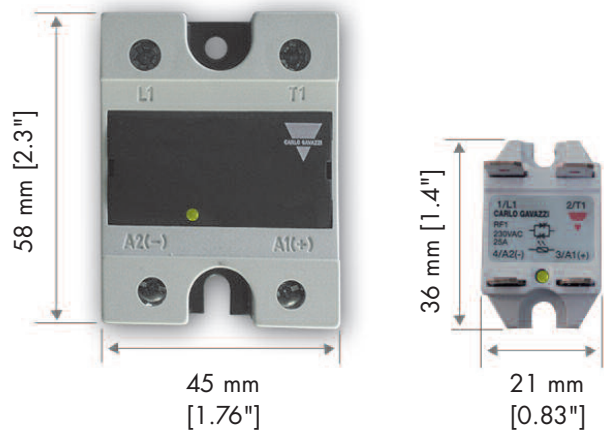

Space Economy

- A solution that occupies only 30% the space of standard hockey puck SSRs